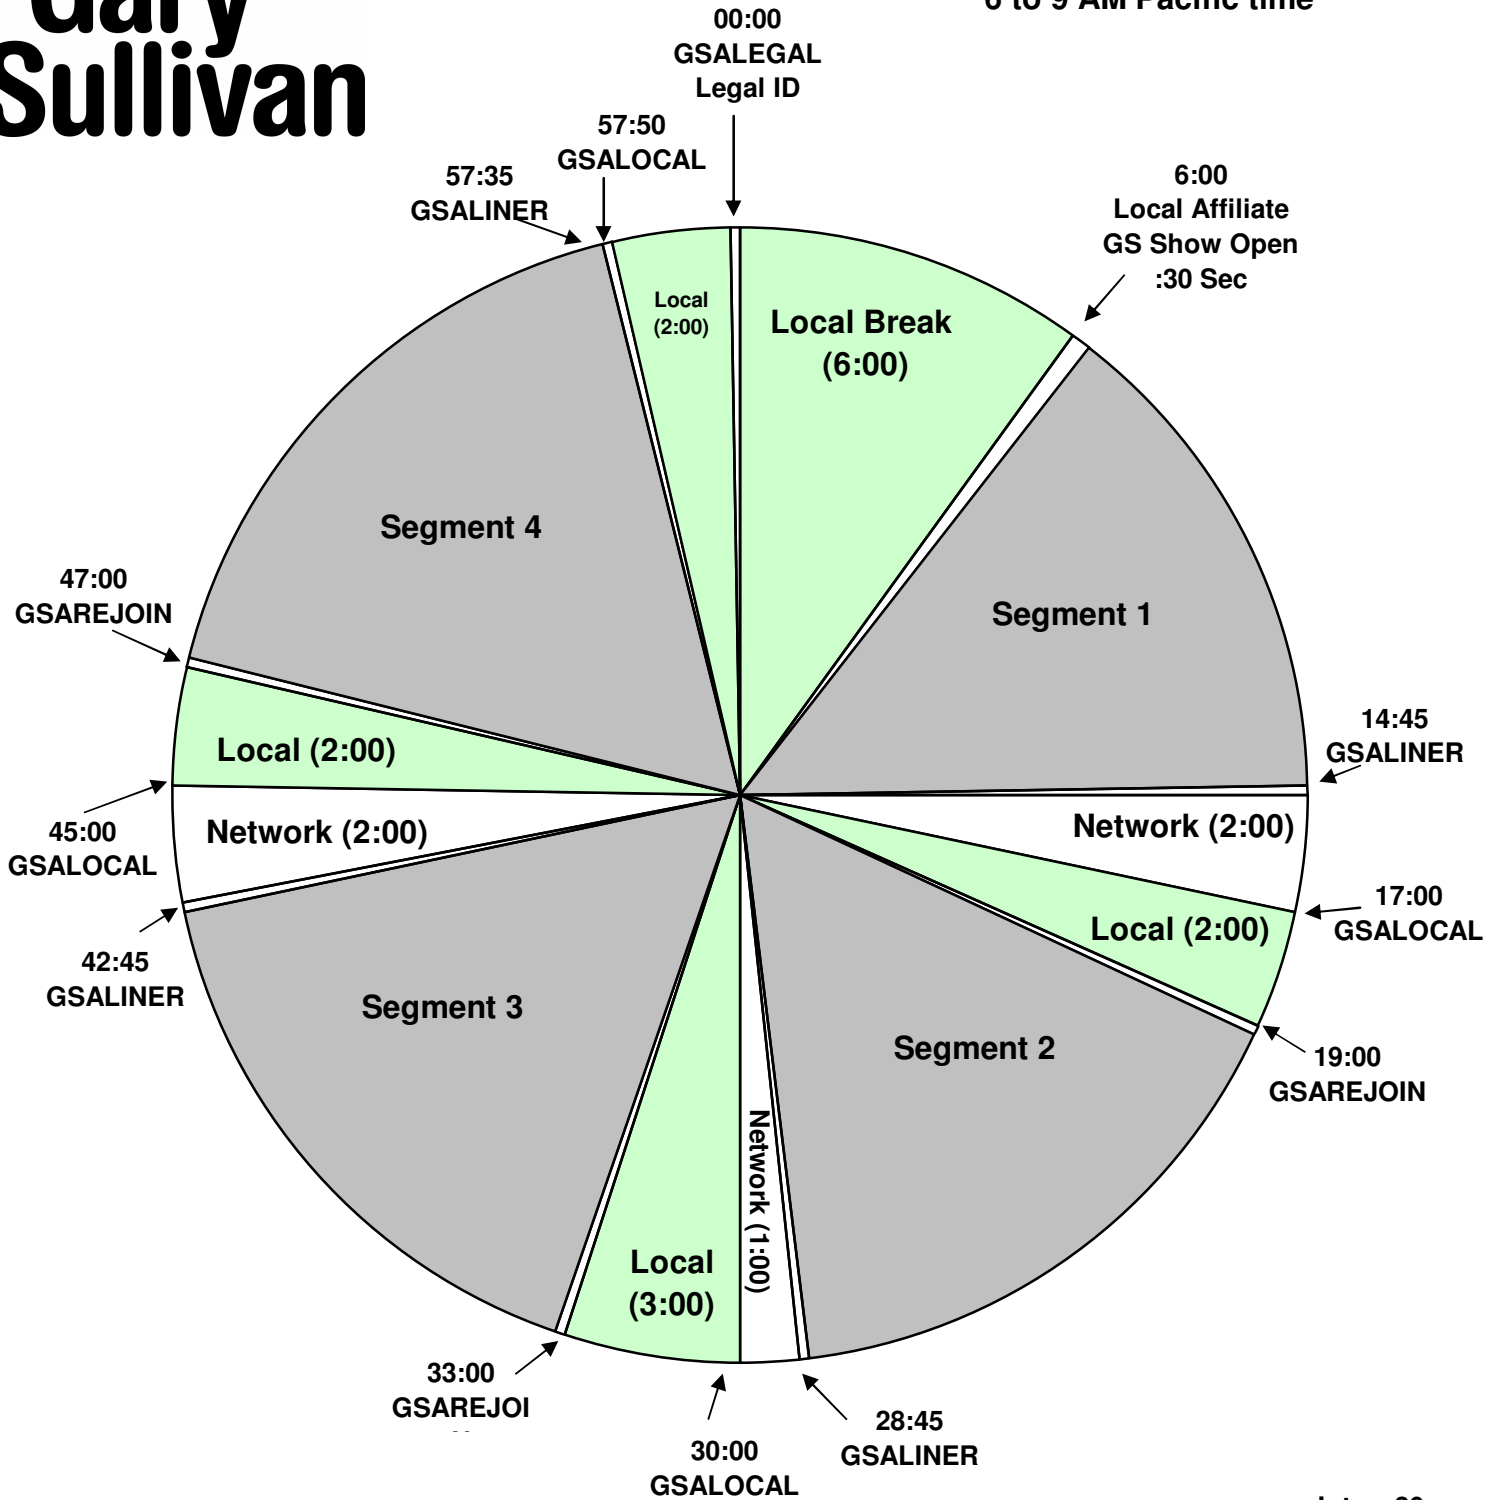

SATURDAY PROGRAM CLOCK
 Effective November 2, 2013
 Premiere XDS PRO4-P Satellite
 Saturday: 9 AM to 12 PM Eastern,
 6 to 9 AM Pacific time

For Technical Assistance call:
 Premiere Network Operations Center: 800-276-4431
 Technical Info: <http://engineering.premiereradio.com>

Intro :30 sec
 Bumpers :15 sec
 Rejoins :10 sec
 Hard timed breaks at 30:00,
 45:00 and 57:50